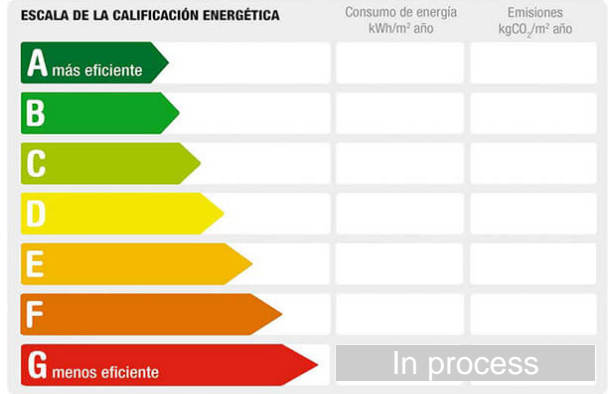

<b>Sqm built:</b> 85	<b>Garages:</b> 1	<b>Hot water:</b> individual
<b>Sqm terrace:</b> 3	<b>Terraces:</b> 1	<b>Bedrooms:</b> 3
<b>Orientation:</b> north	<b>Bathrooms:</b> 1	<b>Outward/Inward:</b> outward
<b>Cupboards:</b> 3	<b>Community fees/month:</b> 4	