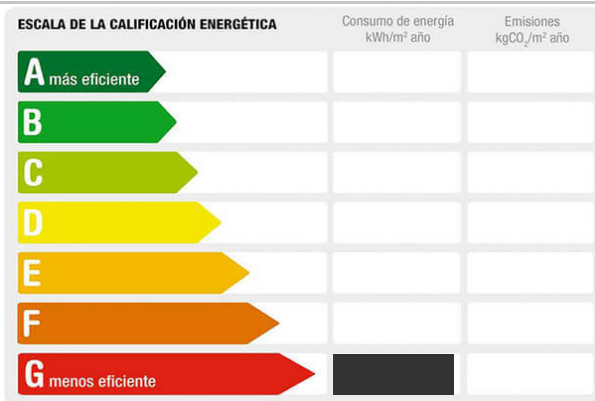

Price: **600 €**

Condition: Reformed

Town: Lugo

Province: Lugo

Postal code: 27004

Zone: ANTIGUA RESIDENCIA

Sqm built: 260

Toilets: 1